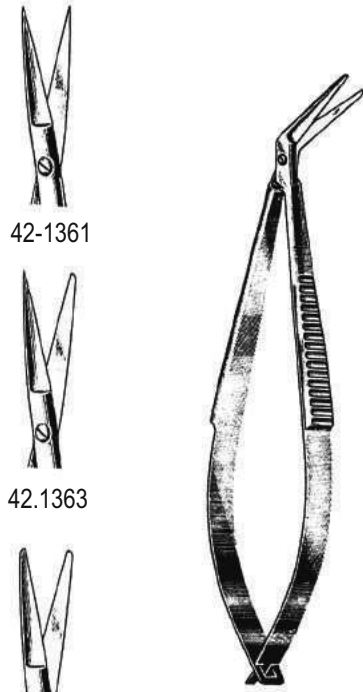

SNELLEN
42-1320 10 cm/4" 42-1322

KNAPP
42-1330

11 cm/3½"

KNAPP-LUER
42-1340

42-1350

42-1352

42-1354

WECKER
11 cm/4½"

42-1360

42-1362

42-1364

NOYES
12 cm/4½"

42-1361

42-1363

42-1365

NOYES
12 cm/4½"

CASTROVIEJO
42-1370
9 cm/3½"

CASTROVIEJO

42-1381 10 cm/4" 42-1383

WESTCOTT

42-1391 11 cm/4½" 42-1393

WESTCOTT

42-1400
8 cm/4½"

42.1401

Cutting Blades

- 42-1410 5 mm
- 42-1412 7 mm
- 42-1414 10 mm

BARRAQUER
5.5 cm/2½"

CASTROVIEJO
42-1421 10 cm/4" 42-1423

CASTROVIEJO
42-1431 11 cm/4½" 42-1433

CASTROVIEJO
42-1441
11 cm/4½"