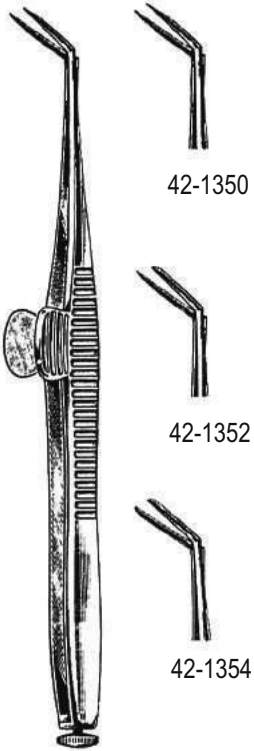

GRAEFE
42-1220 11 cm/4½" 42-1222

3:4
42-1230
11 cm/4½"

CASTROVIEJO
42-1240 9 cm/3½" 42-1241

McCULLOUGH
42-1250 9.5 cm/4½" 42-1252

JAMESON
42-1260 10 cm/4" 42-1262

WORTH
42-1270 10 cm/4" 42-1272

42 |

Пинцеты офтальмологические

SNELLEN
42-1320 10 cm/4" 42-1322

KNAPP
42-1330

11 cm/3½"

KNAPP-LUER
42-1340

42-1350

42-1352

42-1354

WECKER
11 cm/4½"

42-1360

42-1362

42-1364

NOYES
12 cm/4½"

42-1361

42-1363

42-1365

NOYES
12 cm/4½"

CASTROVIEJO
42-1370
9 cm/3½"

CASTROVIEJO

42-1381 10 cm/4" 42-1383

WESTCOTT

42-1391 11 cm/4½" 42-1393

WESTCOTT

42-1400
8 cm/4½"

42.1401