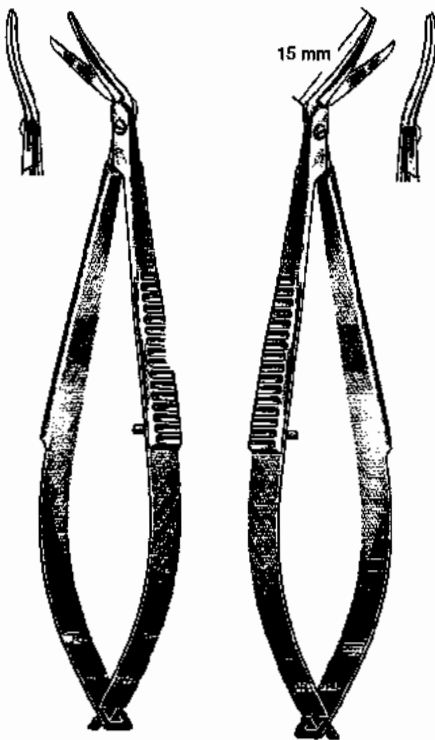

SNELLEN
42-1320 10 cm/4" 42-1322

KNAPP
42-1330

11 cm/3½"

KNAPP-LUER
42-1340

42-1350

42-1352

42-1354

WECKER
11 cm/4½"

42-1360

42-1362

42-1364

NOYES
12 cm/4½"

42-1361

42-1363

42-1365

NOYES
12 cm/4½"

CASTROVIEJO
42-1370
9 cm/3½"

CASTROVIEJO

42-1381 10 cm/4" 42-1383

WESTCOTT

42-1391 11 cm/4½" 42-1393

WESTCOTT

42-1400
8 cm/4½"

42.1401

Cutting Blades

- 42-1410 5 mm
- 42-1412 7 mm
- 42-1414 10 mm

BARRAQUER
5.5 cm/2½"

CASTROVIEJO
42-1421 10 cm/4" 42-1423

CASTROVIEJO
42-1431 11 cm/4½" 42-1433

CASTROVIEJO
42-1441
11 cm/4½"