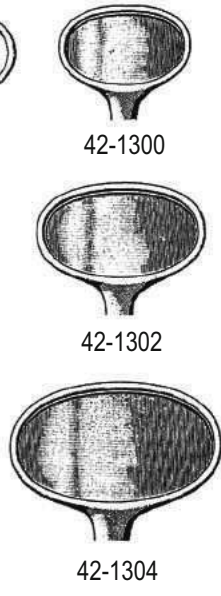

GRAEFE
42-1220 11 cm/4½" 42-1222

3:4
42-1230
11 cm/4½"

CASTROVIEJO
42-1240 9 cm/3½" 42-1241

McCULLOUGH
42-1250 9.5 cm/4½" 42-1252

JAMESON
42-1260 10 cm/4" 42-1262

WORTH
42-1270 10 cm/4" 42-1272

42 |

Пинцеты офтальмологические

Chalazion and Suture Forceps. Entropion and Trachoma Forceps

AYER
42-1280
9 cm/3½"

LAMBERT
42-1290
9 cm/3½"

DESMARRES
9 cm/3½"

42-1300

42-1302

42-1304

PAUFIGUE
42-1310
10 cm/4"

SNELLEN
42-1320 10 cm/4" 42-1322

KNAPP
42-1330

11 cm/3½"

KNAPP-LUER
42-1340

42-1350

42-1352

42-1354

WECKER
11 cm/4½"

42-1360

42-1362

42-1364

NOYES
12 cm/4½"

42-1361

42-1363

42-1365

NOYES
12 cm/4½"