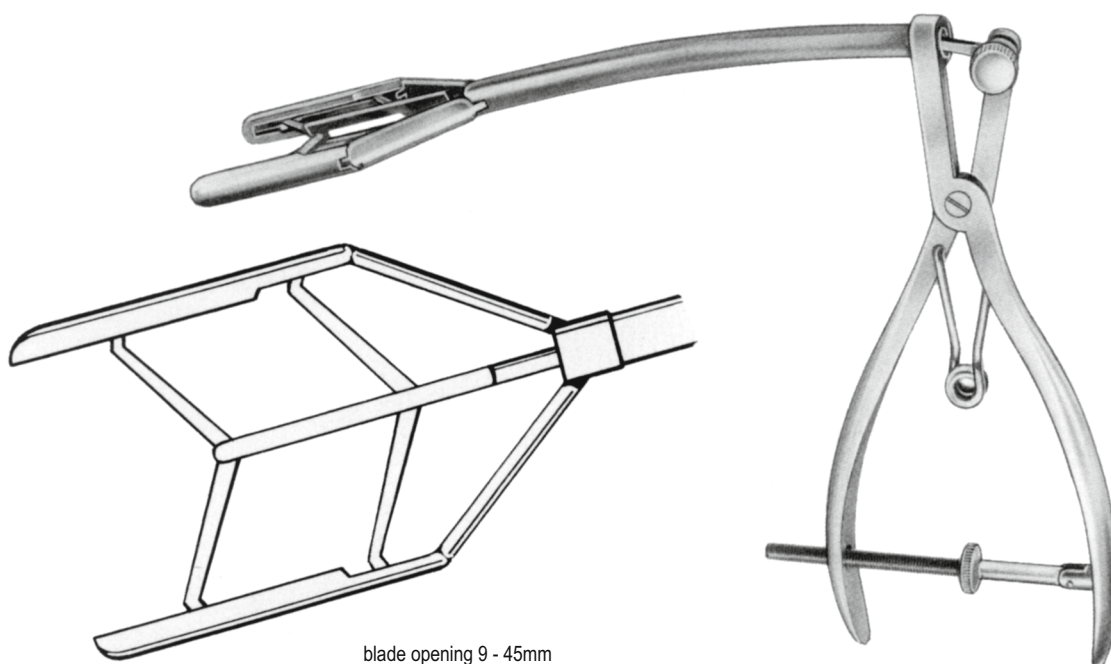

23mm
34.0722.23 20.0cm

blade opening from 8 to 42 mm

TUBBS
34.0740.42

blade opening from 9 to 45 mm

TUBBS
34.0744.45

blade opening from 8 to 15 mm
blade opening from 8 to 45 mm

COOLEY
34.0750.15
34.0750.45

COOLEY
34.0754.40
blade opening 9 - 40mm

COOLEY-DEBAKEY
34.0756.30
blade opening 7 - 30mm

blade opening 9 - 45mm

GERBODE
34.0760.45

34 |

Расширители сосудистые Mitral valve Dilators

Blade opening 4 - 10mm

HETZER
34.0770.10

COOLEY blade opening
34.0776.18 5 - 18mm
34.0776.20 6 - 20mm