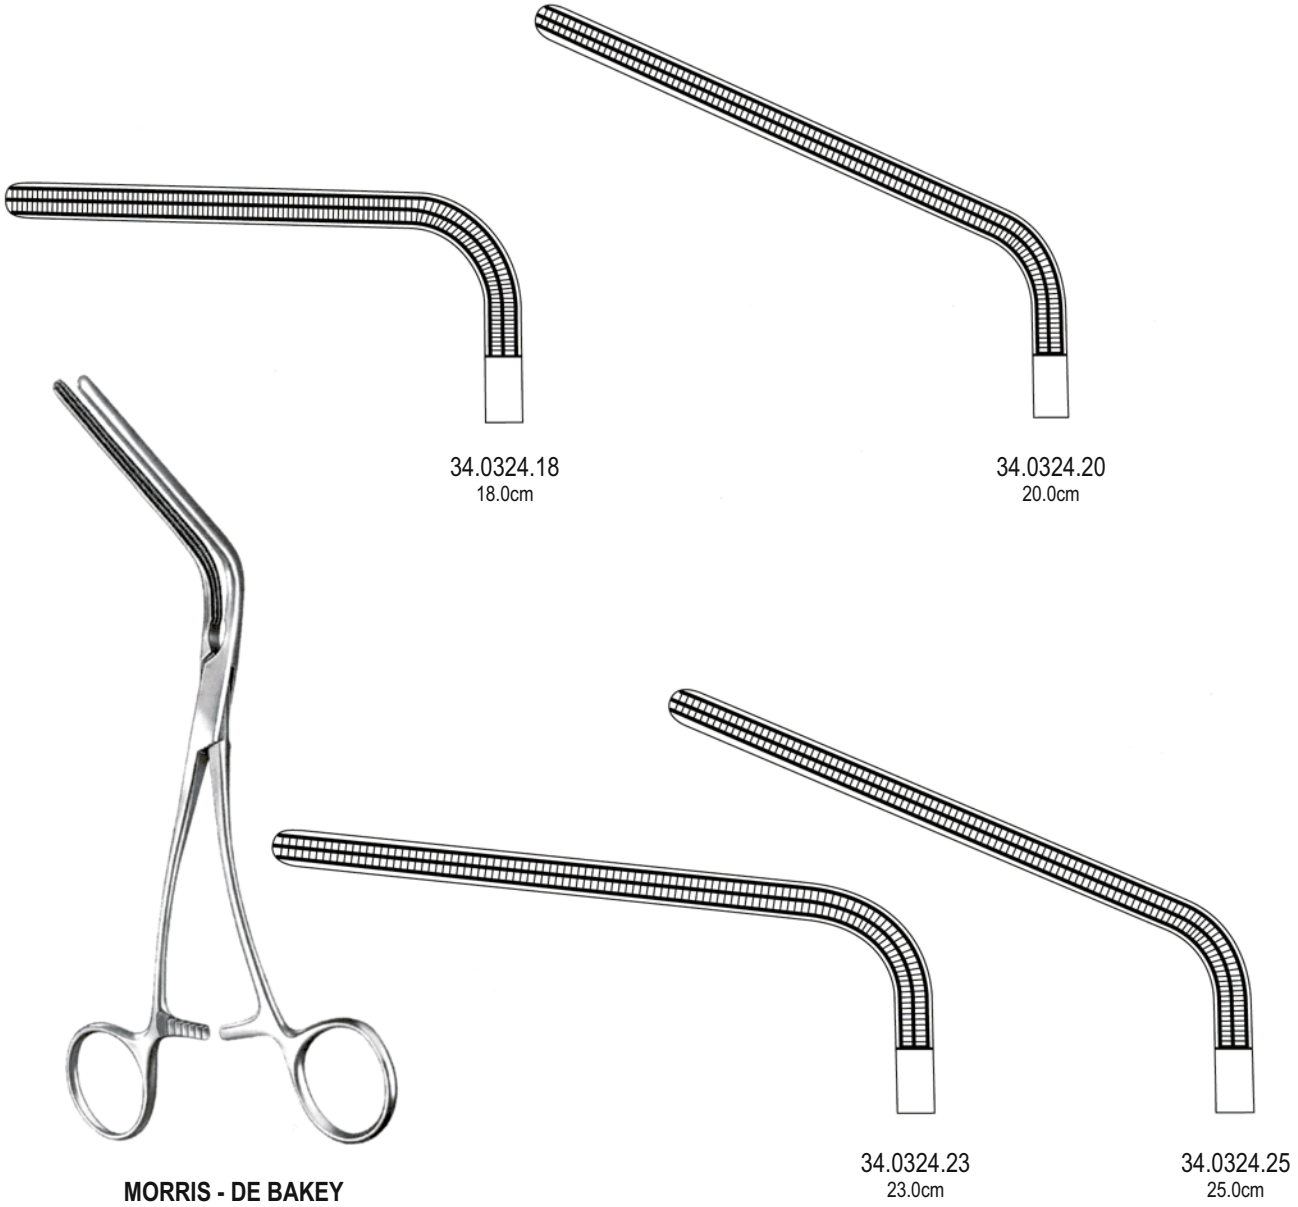

ALSO AVAILABLE IN TITANIUM