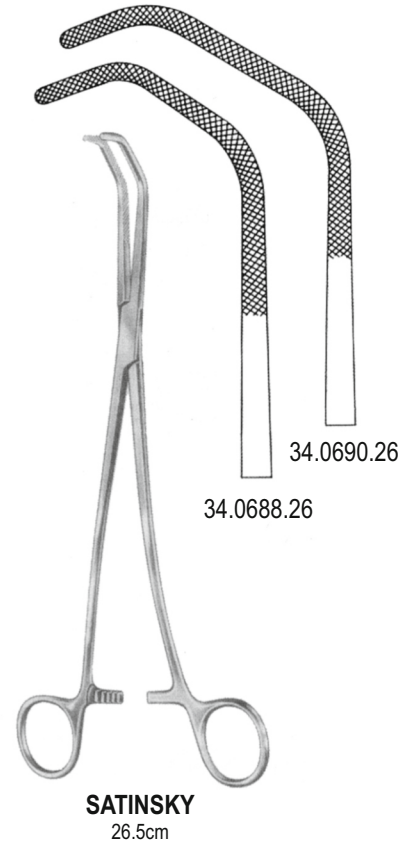

ALSO AVAILABLE IN TITANIUM

34.0640.01
13.0cm

34.0640.02
13.0cm

34.0640.03
11.0cm

CASTANEDA

34.0642.01
12.0cm

34.0642.02
12.0cm

34.0642.03
12.0cm

34.0642.04
12.0cm

JAVID
34.0650.18 18.0cm

JAVID
34.0650.19 19.0cm

COOLEY

34.0654.01 16.0cm 34.0654.02 16.0cm 34.0654.03 20.0cm

34.0654.04 20.0cm 34.0654.05 20.0cm 34.0654.06 20.0cm

34.0660.18 18.0cm

ALSO AVAILABLE IN TITANIUM

DARDIK

34 |

Зажимы с атравматической нарезкой Зажимы для легкого Зажимы для аорты Lung Grasping Forceps. Aorta Clamps

LOVELACE
34.0710.20 20.0cm

LOVELACE
34.0711.20 20.0cm

BLALOCK

14mm
34.0720.14 15.0cm

18mm
34.0722.18 20.0cm

23mm
34.0722.23 20.0cm

blade opening from 8 to 42 mm

TUBBS
34.0740.42

blade opening from 9 to 45 mm

TUBBS
34.0744.45

blade opening from 8 to 15 mm
blade opening from 8 to 45 mm

COOLEY
34.0750.15
34.0750.45

COOLEY
34.0754.40
blade opening 9 - 40mm