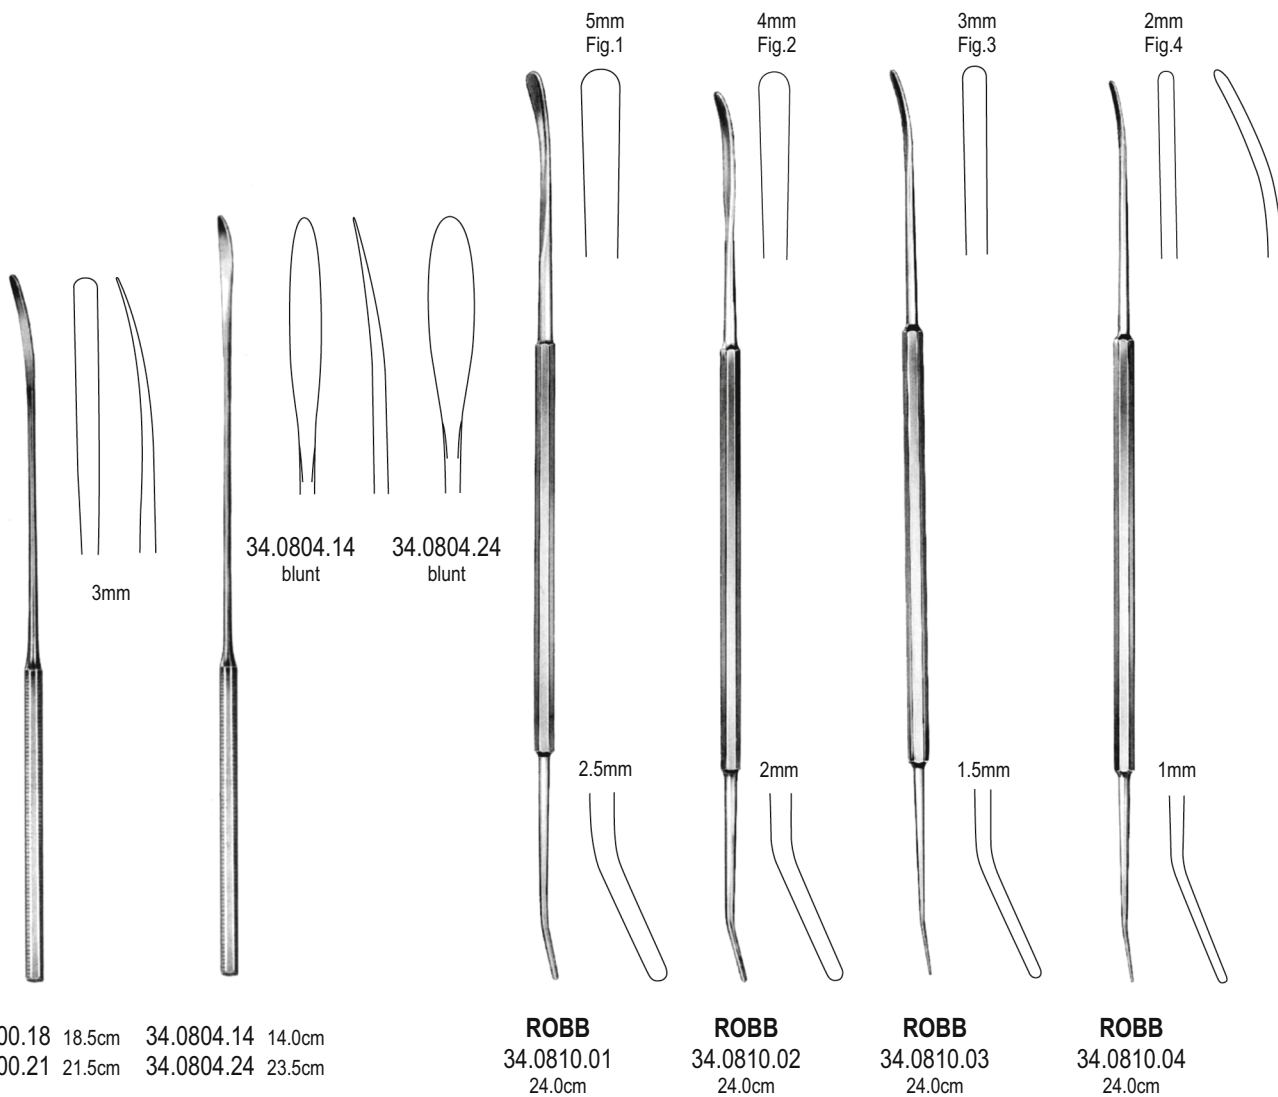

23mm
34.0722.23 20.0cm

blade opening from 8 to 42 mm

TUBBS
34.0740.42

blade opening from 9 to 45 mm

TUBBS
34.0744.45

blade opening from 8 to 15 mm
blade opening from 8 to 45 mm

COOLEY
34.0750.15
34.0750.45

COOLEY
34.0754.40
blade opening 9 - 40mm

COOLEY-DEBAKEY
34.0756.30
blade opening 7 - 30mm

blade opening 9 - 45mm

GERBODE
34.0760.45

34 |

Расширители сосудистые Mitral valve Dilators

Blade opening 4 - 10mm

HETZER
34.0770.10

COOLEY blade opening
34.0776.18 5 - 18mm
34.0776.20 6 - 20mm

CRILE 20.0cm
34.0780.01
34.0780.02

RUMEL-BELMONT 33.0cm
34.0784.32 3.2mm Ø
34.0784.64 6.4mm Ø

26.0cm

34.0786.15
1.5mm

34.0786.25
2.5mm

34.0786.20
2.0mm

34.0786.30
3.0mm

DE BAKEY
34.0790.50 50.0cm

34.0820.05 0.5mm Ø	34.0820.10 1.0mm Ø	34.0820.15 1.5mm Ø	34.0820.20 2.0mm Ø	34.0820.25 2.5mm Ø	34.0820.30 3.0mm Ø	34.0820.40 4.0mm Ø	34.0820.50 5.0mm Ø

COOLEY
13.0cm

19.0cm 34.0824.05 35.0cm 34.0828.05 0.5mm Ø	34.0824.10 34.0828.10 1mm Ø	34.0824.15 34.0828.15 1.5mm Ø	34.0824.20 34.0828.20 2mm Ø	34.0824.25 34.0828.25 2.5mm Ø	34.0824.30 34.0828.30 3mm Ø
19.0cm 34.0824.35 35.0cm 34.0828.35 3.5mm Ø	34.0824.40 34.0828.40 4mm Ø	34.0824.45 34.0828.45 4.5mm Ø	34.0824.50 34.0828.50 5mm Ø	34.0824.70 34.0828.70 7mm Ø	34.0824.90 34.0828.90 9mm Ø