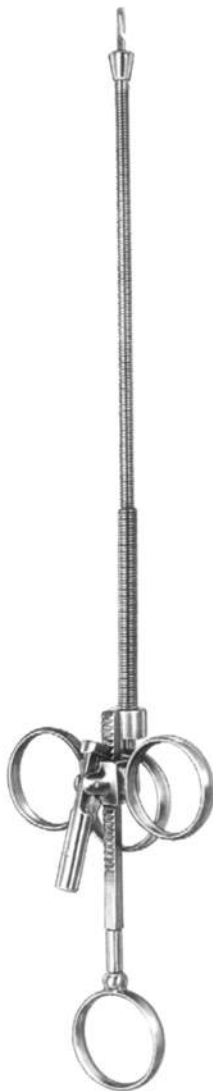

RUMEL-BELMONT 33.0cm
34.0784.32 3.2mm Ø
34.0784.64 6.4mm Ø