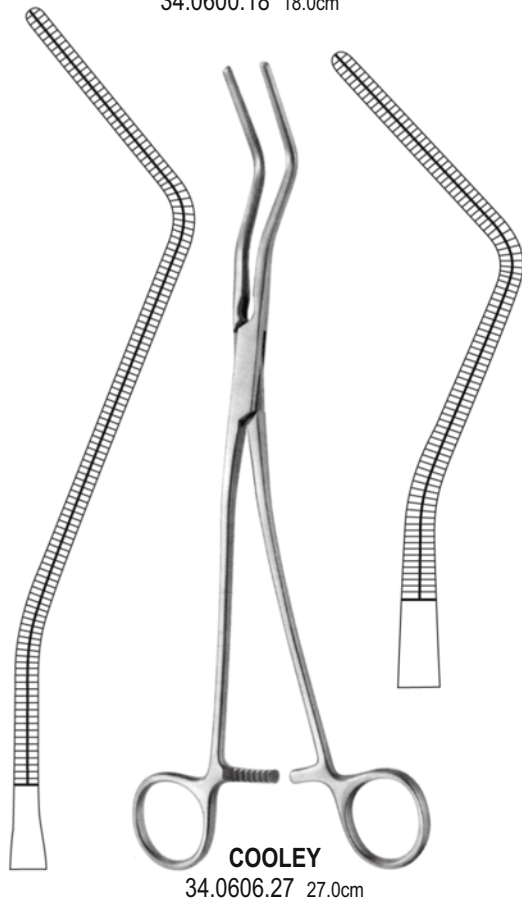

COOLEY

34.0560.01
16.5cm

34.0560.02
16.5cm

34.0560.03
17.5cm

34.0560.04
17.5cm

ALSO AVAILABLE IN TITANIUM

COOLEY
34.0564.15 15.0cm

COOLEY
34.0570.15 15.0cm

COOLEY
34.0574.17 17.0cm

COOLEY
34.0580.21 21.0cm
34.0580.25 25.0cm

COOLEY
34.0590.27 27.0cm

ALSO AVAILABLE IN TITANIUM

34 |

Зажимы с атравматической нарезкой Зажимы детские

Atrauma and Pediatric Clamps

ALSO AVAILABLE IN TITANIUM

34.0610.15 15.0cm

34.0614.15 15.5cm

34.0620.16 16.5cm

34.0622.16 16.0cm

34.0624.15 15.0cm

ALSO AVAILABLE IN TITANIUM

1

2

3

4

5

6

7

8

9

- 1 34.0630.01 14.5cm
- 2 34.0630.02 14.5cm
- 3 34.0630.03 14.5cm
- 4 34.0630.04 13.5cm
- 5 34.0630.05 14.0cm
- 6 34.0630.06 13.5cm
- 7 34.0630.07 13.5cm
- 8 34.0630.08 14.0cm
- 9 34.0630.09 13.5cm