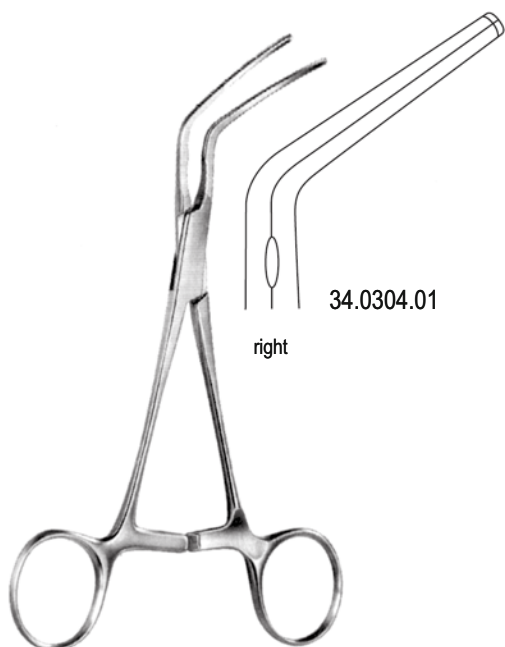

DE BAKEY

ALSO AVAILABLE IN TITANIUM

34.0254.16
16.5cm

34.0256.16
16.5cm

34.0254.18
18.0cm

34.0256.18
18.0cm

DE BAKEY-REYNOLDS

DE BAKEY-BECK

34.0260.20
20.5cm

34.0260.19
19.5cm

34.0260.16
16.5cm

34.0264.27
27.0cm

LIDDLE

ALSO AVAILABLE IN TITANIUM

ALSO AVAILABLE IN TITANIUM

DE BAKEY-BAHNSON

DE BAKEY

ALSO AVAILABLE IN TITANIUM

OCHSNER
34.0290.23 23.5cm
34.0290.26 26.0cm

DIETRICH
34.0294.21 21.0cm

DE BAKKEY
34.0300.26 26.0cm

ALSO AVAILABLE IN TITANIUM

34.0304.01
right

SUBRAMANIAN
16.0cm

34.0304.02
left

SUBRAMANIAN
16.0cm

SUBRAMANIAN-MINIATURE
34.0310.15 15.5cm

DE BAKHEY
34.0314.27 27.0cm

34 |

Зажимы с атравматической нарезкой Зажимы для аорты Aortic Clamps

ALSO AVAILABLE IN TITANIUM

WEBER
34.0320.01 26.0cm