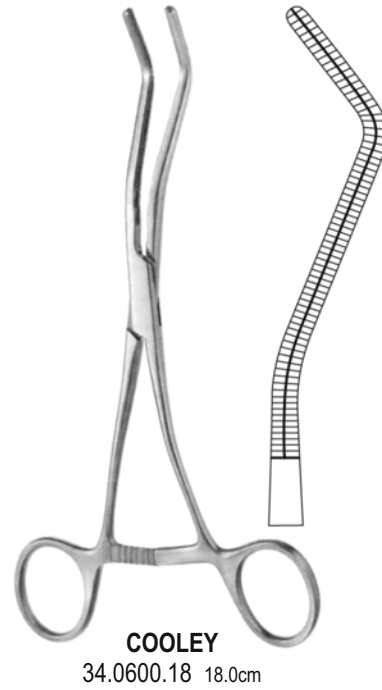

COOLEY

34.0560.01
16.5cm

34.0560.02
16.5cm

34.0560.03
17.5cm

34.0560.04
17.5cm

ALSO AVAILABLE IN TITANIUM

COOLEY
34.0564.15 15.0cm

COOLEY
34.0570.15 15.0cm

COOLEY
34.0574.17 17.0cm

COOLEY
34.0580.21 21.0cm
34.0580.25 25.0cm

COOLEY
34.0590.27 27.0cm

ALSO AVAILABLE IN TITANIUM

34 |

Зажимы с атравматической нарезкой Зажимы детские

Atrauma and Pediatric Clamps

ALSO AVAILABLE IN TITANIUM

34.0610.15 15.0cm

34.0614.15 15.5cm

34.0620.16 16.5cm

34.0622.16 16.0cm

34.0624.15 15.0cm

ALSO AVAILABLE IN TITANIUM

1

2