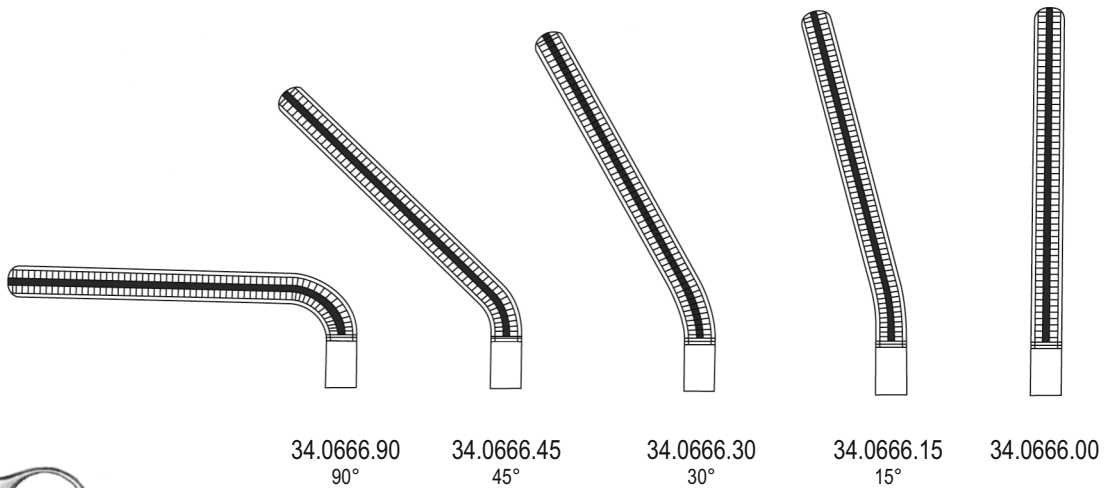

ALSO AVAILABLE IN TITANIUM