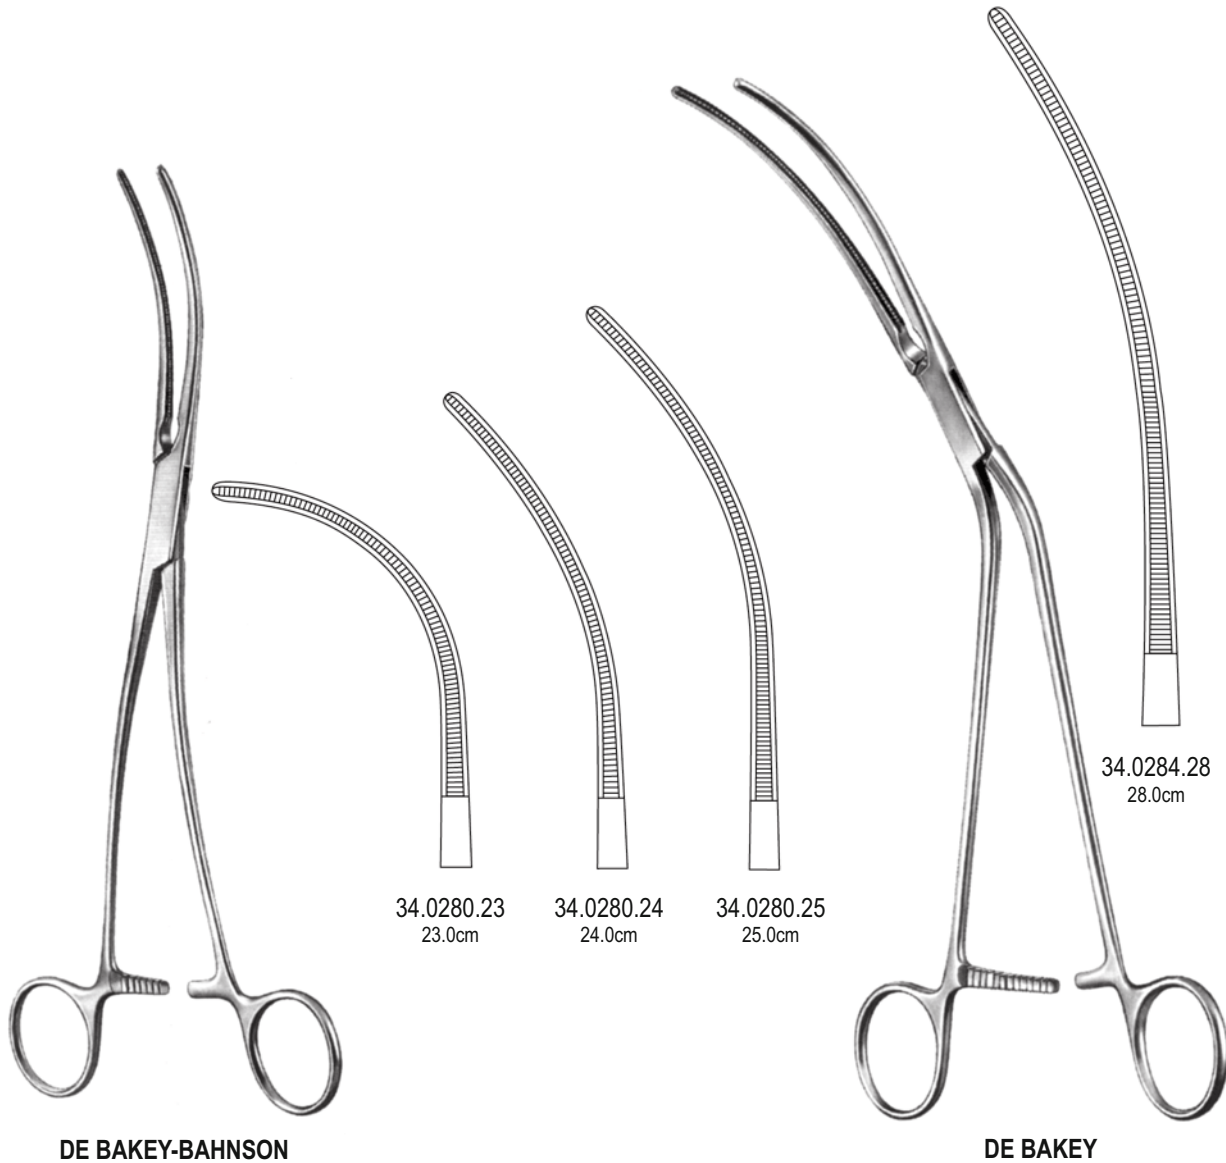

DE BAKEY

ALSO AVAILABLE IN TITANIUM

34.0254.16
16.5cm

34.0256.16
16.5cm

34.0254.18
18.0cm

34.0256.18
18.0cm

DE BAKEY-REYNOLDS

DE BAKEY-BECK

34.0260.20
20.5cm

34.0260.19
19.5cm

34.0260.16
16.5cm

34.0264.27
27.0cm

LIDDLE

ALSO AVAILABLE IN TITANIUM

ALSO AVAILABLE IN TITANIUM

DE BAKEY-BAHNSON