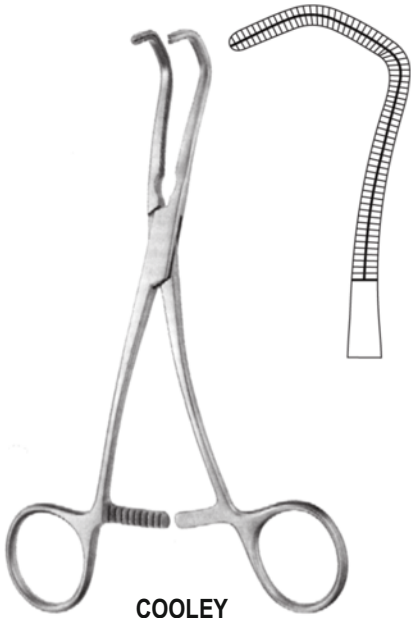

COOLEY

34.0560.01
16.5cm

34.0560.02
16.5cm

34.0560.03
17.5cm

34.0560.04
17.5cm

ALSO AVAILABLE IN TITANIUM

COOLEY
34.0564.15 15.0cm

COOLEY
34.0570.15 15.0cm

COOLEY
34.0574.17 17.0cm

COOLEY
34.0580.21 21.0cm
34.0580.25 25.0cm

COOLEY
34.0590.27 27.0cm

ALSO AVAILABLE IN TITANIUM

34 |

Зажимы с атравматической нарезкой Зажимы детские

Atrauma and Pediatric Clamps

ALSO AVAILABLE IN TITANIUM

34.0610.15 15.0cm

34.0614.15 15.5cm

34.0620.16 16.5cm

34.0622.16 16.0cm

34.0624.15 15.0cm

ALSO AVAILABLE IN TITANIUM

1

2