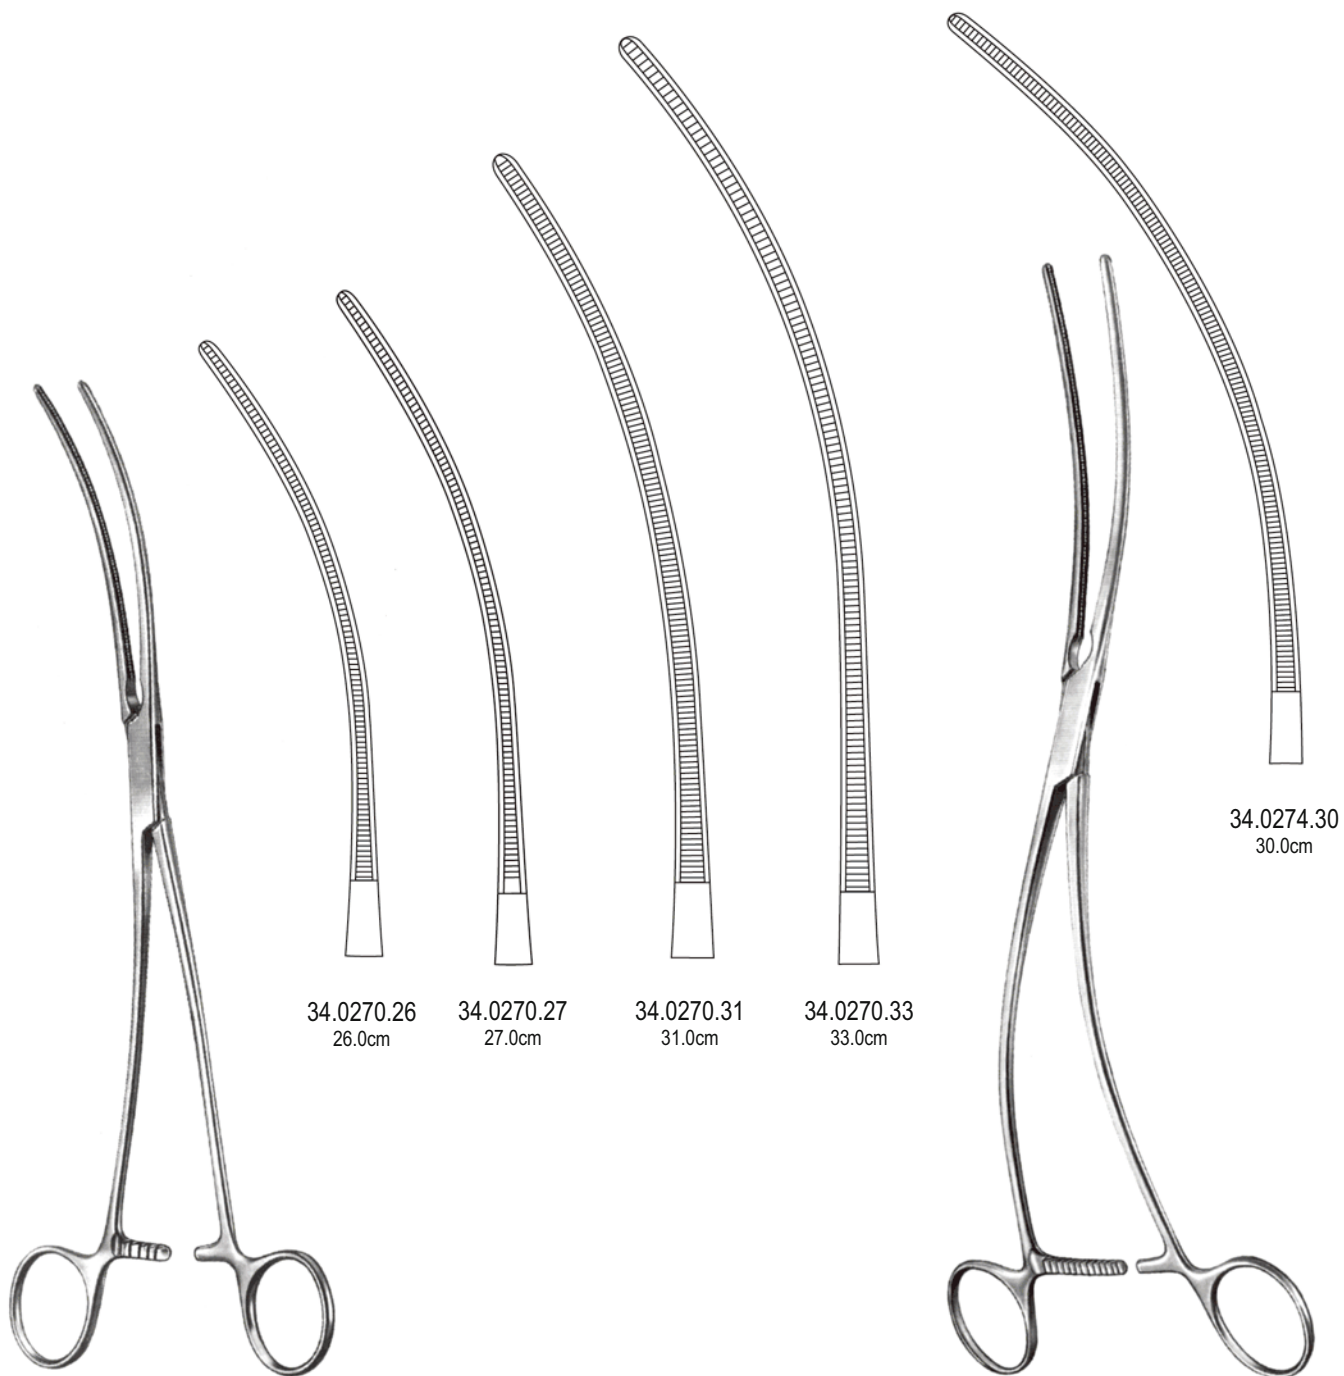

DE BAKEY

ALSO AVAILABLE IN TITANIUM

34.0254.16
16.5cm

34.0256.16
16.5cm

34.0254.18
18.0cm

34.0256.18
18.0cm

DE BAKEY-REYNOLDS

DE BAKEY-BECK

34.0260.20
20.5cm

34.0260.19
19.5cm

34.0260.16
16.5cm

34.0264.27
27.0cm

LIDDLE

ALSO AVAILABLE IN TITANIUM

ALSO AVAILABLE IN TITANIUM

DE BAKEY-BAHNSON