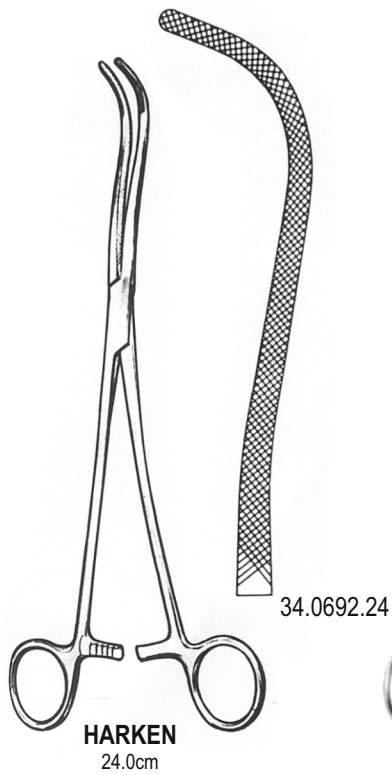

ALSO AVAILABLE IN TITANIUM

34.0640.01
13.0cm

34.0640.02
13.0cm

34.0640.03
11.0cm

CASTANEDA

34.0642.01
12.0cm

34.0642.02
12.0cm

34.0642.03
12.0cm

34.0642.04
12.0cm

JAVID
34.0650.18 18.0cm

JAVID
34.0650.19 19.0cm

COOLEY

34.0654.01 16.0cm 34.0654.02 16.0cm 34.0654.03 20.0cm

34.0654.04 20.0cm 34.0654.05 20.0cm 34.0654.06 20.0cm

34.0660.18 18.0cm

ALSO AVAILABLE IN TITANIUM

DARDIK

34 |

Зажимы с атравматической нарезкой Зажимы для легкого Зажимы для аорты Lung Grasping Forceps. Aorta Clamps

LOVELACE
34.0710.20 20.0cm

LOVELACE
34.0711.20 20.0cm

BLALOCK

14mm
34.0720.14 15.0cm

18mm
34.0722.18 20.0cm

23mm
34.0722.23 20.0cm

blade opening from 8 to 42 mm

TUBBS
34.0740.42

blade opening from 9 to 45 mm

TUBBS
34.0744.45

blade opening from 8 to 15 mm
blade opening from 8 to 45 mm

COOLEY
34.0750.15
34.0750.45

COOLEY
34.0754.40
blade opening 9 - 40mm