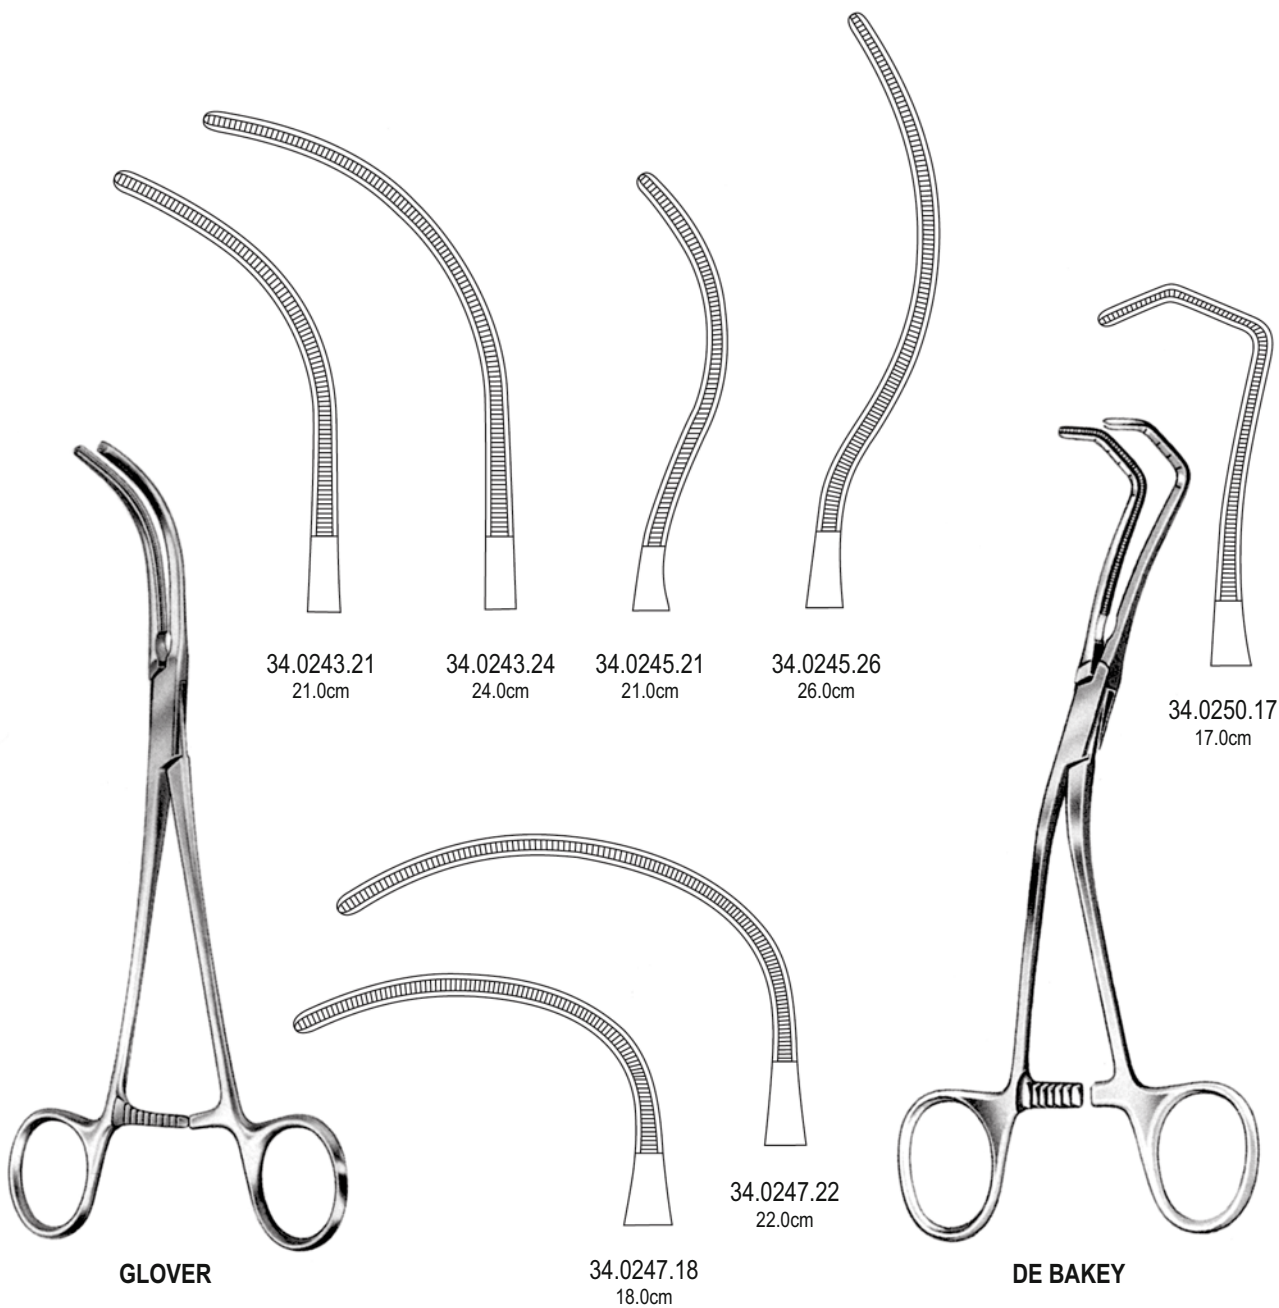

34.0221.26
26.0cm

34.0221.28
28.0cm

ALSO AVAILABLE IN TITANIUM

LAMBERT-KEY

34.0226.22
22.0cm

34.0226.21
21.0cm

DE BAKEY

34.0230.17
17.0cm

POTTS

34.0234.22
22.0cm

34.0236.22
22.0cm

WYLIE

34.0240.21
21.0cm

34.0240.22
22.0cm

ALSO AVAILABLE IN TITANIUM

GLOVER

DE BAKEY

ALSO AVAILABLE IN TITANIUM

34.0254.16
16.5cm

34.0256.16
16.5cm

34.0254.18
18.0cm

34.0256.18
18.0cm

DE BAKEY-REYNOLDS

DE BAKEY-BECK