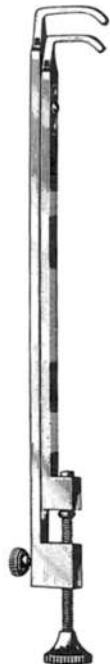

34 |

Зажимы с атравматической нарезкой Зажимы для легкого Зажимы для аорты Lung Grasping Forceps. Aorta Clamps

BLALOCK