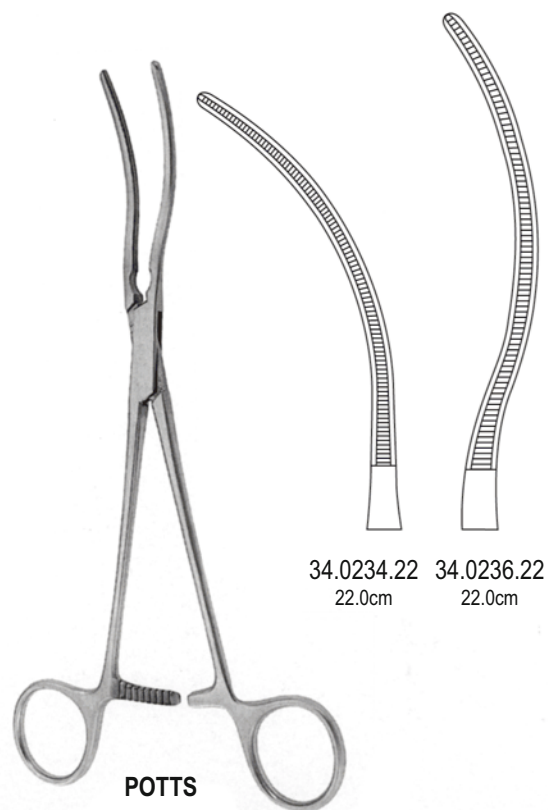

34.0220.20
20.0cm

34.0220.26
26.0cm

34.0220.28
28.0cm

DE BAKEY-PEAN

34.0221.14
14.0cm

34.0221.16
16.0cm

34.0221.18
18.0cm

34.0221.20
20.0cm

34.0221.26
26.0cm

34.0221.28
28.0cm

ALSO AVAILABLE IN TITANIUM

LAMBERT-KEY

34.0226.22
22.0cm

34.0226.21
21.0cm

DE BAKEY

34.0230.17
17.0cm

POTTS

34.0234.22
22.0cm

34.0236.22
22.0cm

WYLIE

34.0240.21
21.0cm

34.0240.22
22.0cm

ALSO AVAILABLE IN TITANIUM

GLOVER