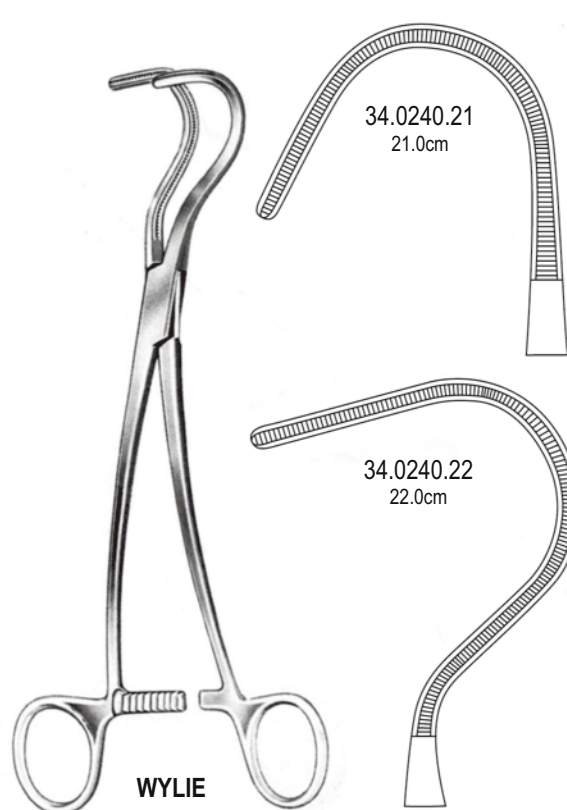

34.0220.20
20.0cm

34.0220.26
26.0cm

34.0220.28
28.0cm

DE BAKEY-PEAN

34.0221.14
14.0cm

34.0221.16
16.0cm

34.0221.18
18.0cm

34.0221.20
20.0cm

34.0221.26
26.0cm

34.0221.28
28.0cm

ALSO AVAILABLE IN TITANIUM

LAMBERT-KEY

34.0226.22
22.0cm

34.0226.21
21.0cm

DE BAKEY

34.0230.17
17.0cm

POTTS

34.0234.22
22.0cm

34.0236.22
22.0cm

WYLIE

34.0240.21
21.0cm

34.0240.22
22.0cm

ALSO AVAILABLE IN TITANIUM

GLOVER

DE BAKEY

ALSO AVAILABLE IN TITANIUM

34.0254.16
16.5cm

34.0256.16
16.5cm

34.0254.18
18.0cm

34.0256.18
18.0cm

DE BAKEY-REYNOLDS

DE BAKEY-BECK