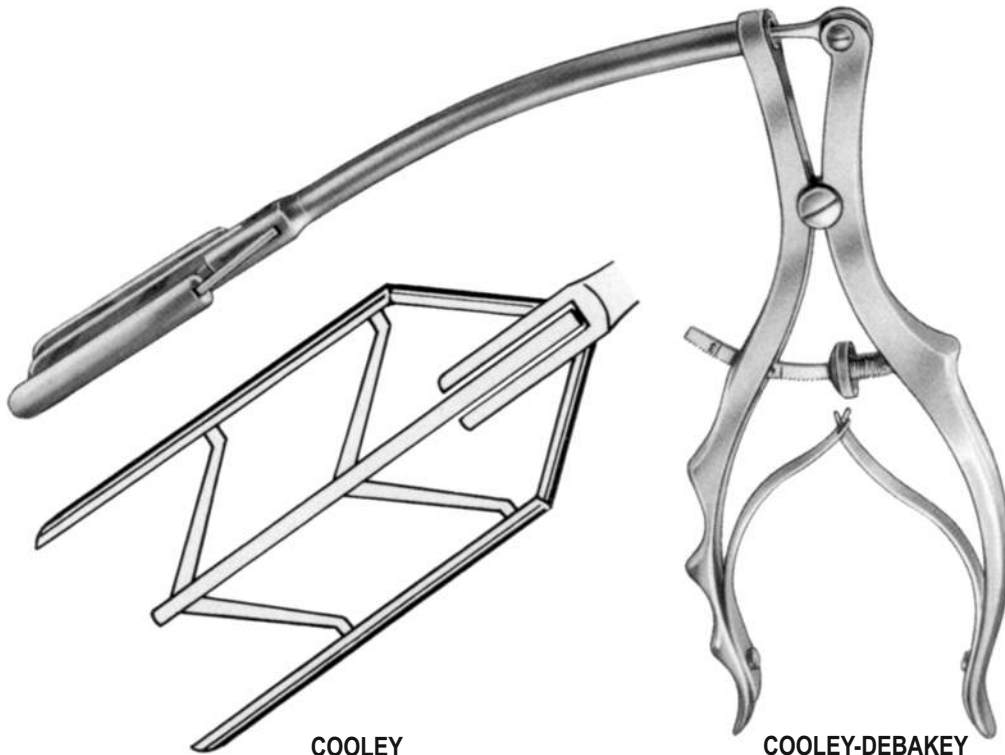

23mm
34.0722.23 20.0cm

blade opening from 8 to 42 mm

TUBBS
34.0740.42

blade opening from 9 to 45 mm

TUBBS
34.0744.45

blade opening from 8 to 15 mm
blade opening from 8 to 45 mm

COOLEY
34.0750.15
34.0750.45

COOLEY
34.0754.40
blade opening 9 - 40mm

COOLEY-DEBAKEY
34.0756.30
blade opening 7 - 30mm

blade opening 9 - 45mm

GERBODE
34.0760.45

34 |

Расширители сосудистые Mitral valve Dilators

Blade opening 4 - 10mm

HETZER
34.0770.10

COOLEY blade opening
34.0776.18 5 - 18mm
34.0776.20 6 - 20mm