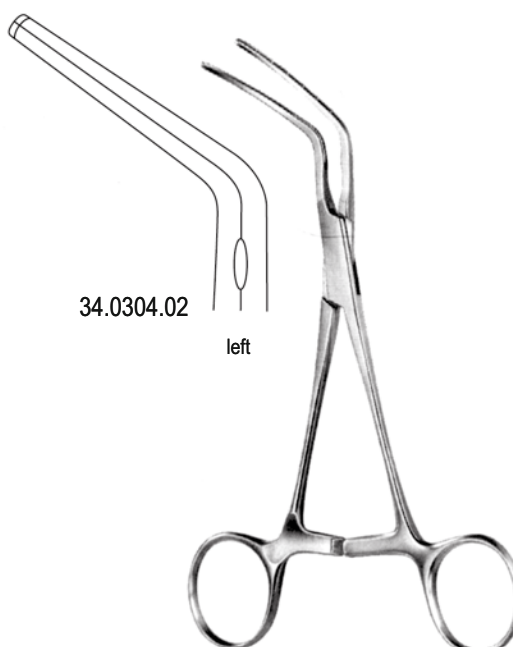

34.0260.20
20.5cm

34.0260.19
19.5cm

34.0260.16
16.5cm

34.0264.27
27.0cm

LIDDLE

ALSO AVAILABLE IN TITANIUM

ALSO AVAILABLE IN TITANIUM

DE BAKEY-BAHNSON

DE BAKEY

ALSO AVAILABLE IN TITANIUM

OCHSNER
34.0290.23 23.5cm
34.0290.26 26.0cm

DIETRICH
34.0294.21 21.0cm

DE BAKKEY
34.0300.26 26.0cm

ALSO AVAILABLE IN TITANIUM

34.0304.01
right

SUBRAMANIAN
16.0cm

34.0304.02
left

SUBRAMANIAN
16.0cm

SUBRAMANIAN-MINIATURE
34.0310.15 15.5cm

DE BAKHEY
34.0314.27 27.0cm

34 |

Зажимы с атравматической нарезкой Зажимы для аорты Aortic Clamps

ALSO AVAILABLE IN TITANIUM

WEBER
34.0320.01 26.0cm