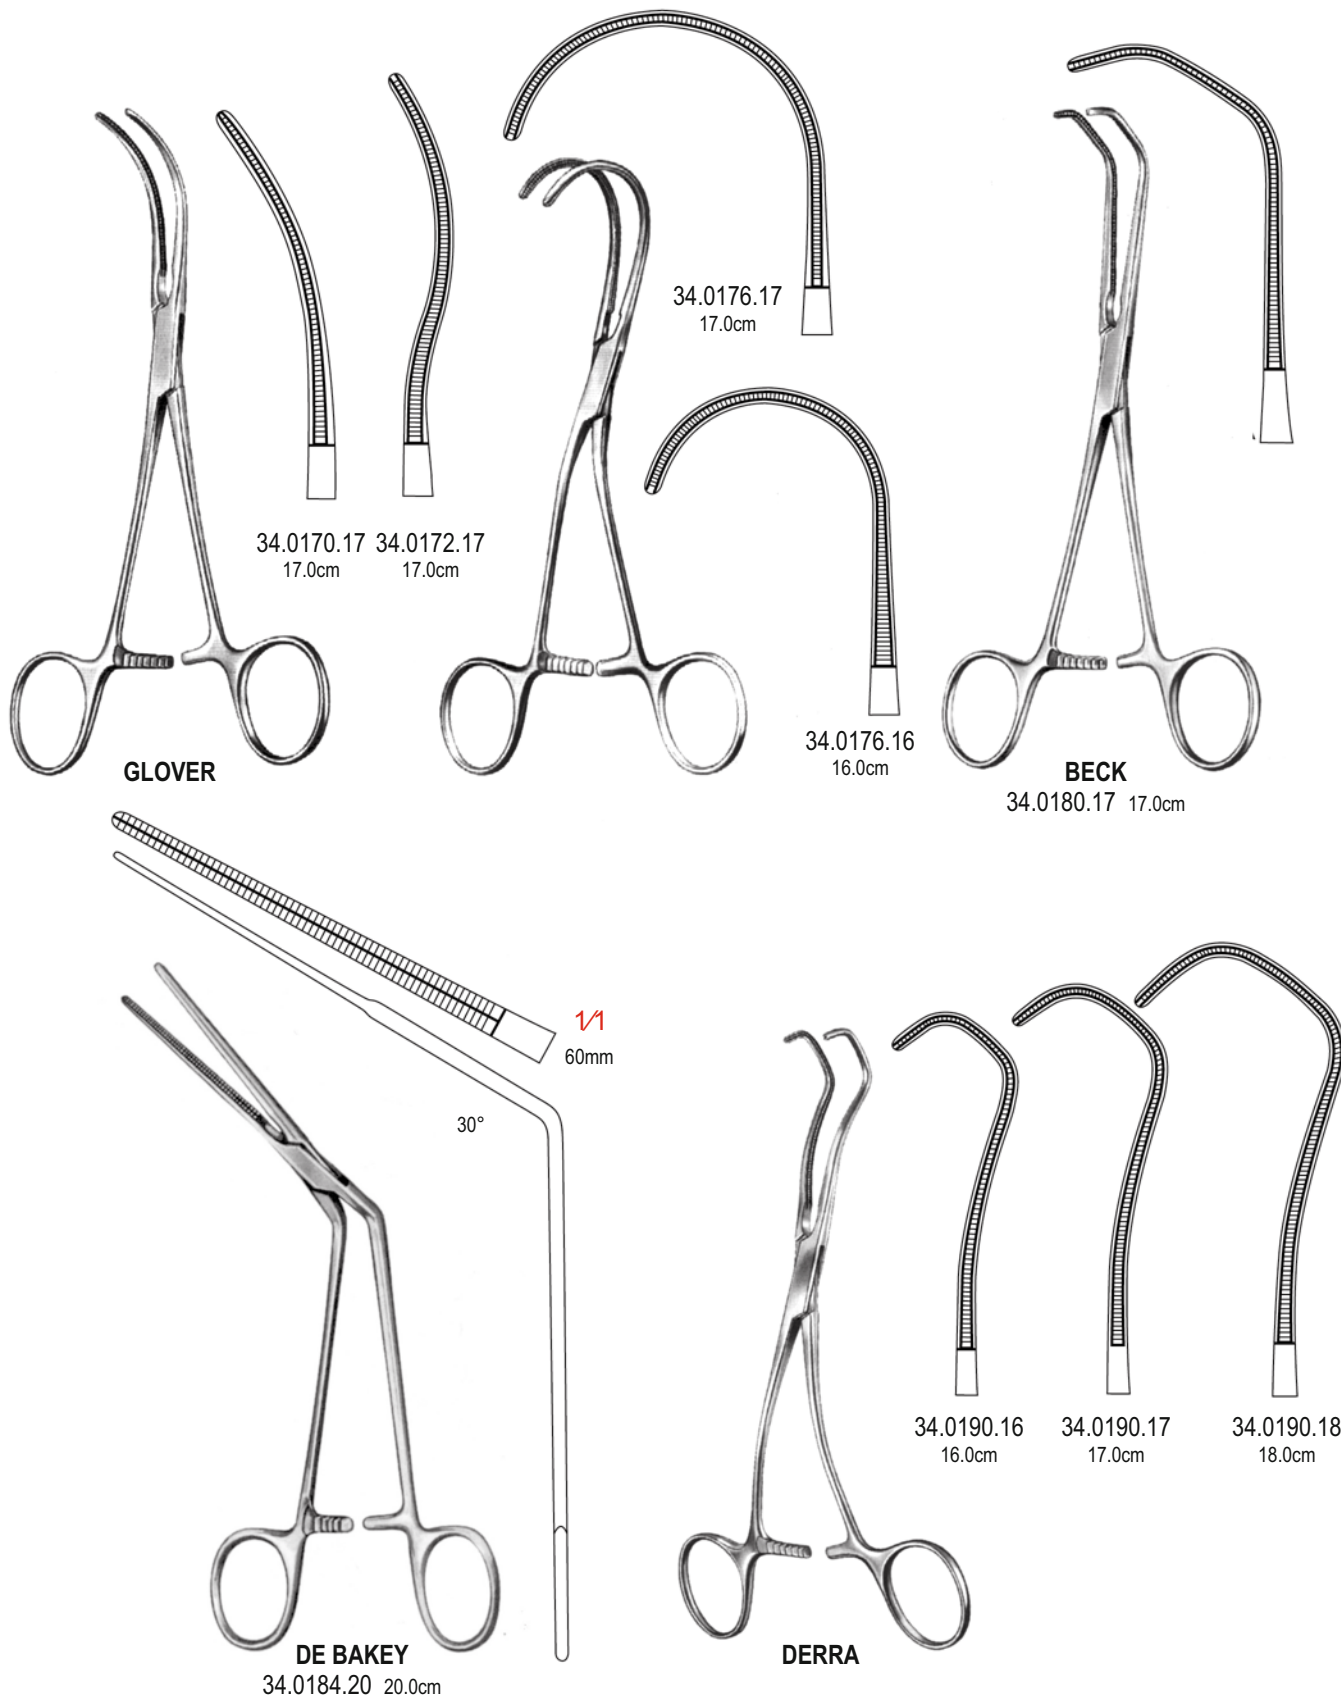

ALSO AVAILABLE IN TITANIUM

HUSFELDT
34.0160.17 17.0cm

HUSFELDT
34.0162.17 17.0cm

HUSFELDT
34.0164.18 18.0cm

ALSO AVAILABLE IN TITANIUM

ALSO AVAILABLE IN TITANIUM

DE BAKEY
34.0194.17 17.0cm

DE BAKEY
34.0200.17 17.0cm