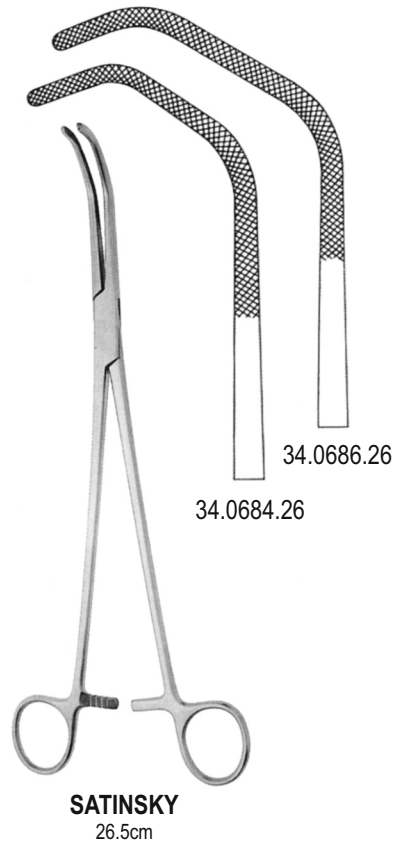

ALSO AVAILABLE IN TITANIUM

34.0640.01
13.0cm

34.0640.02
13.0cm

34.0640.03
11.0cm

CASTANEDA

34.0642.01
12.0cm

34.0642.02
12.0cm

34.0642.03
12.0cm

34.0642.04
12.0cm

JAVID
34.0650.18 18.0cm

JAVID
34.0650.19 19.0cm

COOLEY

34.0654.01 16.0cm 34.0654.02 16.0cm 34.0654.03 20.0cm

34.0654.04 20.0cm 34.0654.05 20.0cm 34.0654.06 20.0cm

34.0660.18 18.0cm

ALSO AVAILABLE IN TITANIUM

DARDIK

34 |

Зажимы с атравматической нарезкой Зажимы для легкого Зажимы для аорты Lung Grasping Forceps. Aorta Clamps

LOVELACE
34.0710.20 20.0cm

LOVELACE
34.0711.20 20.0cm

BLALOCK

14mm
34.0720.14 15.0cm

18mm
34.0722.18 20.0cm

23mm
34.0722.23 20.0cm

blade opening from 8 to 42 mm

TUBBS
34.0740.42

blade opening from 9 to 45 mm

TUBBS
34.0744.45

blade opening from 8 to 15 mm
blade opening from 8 to 45 mm

COOLEY
34.0750.15
34.0750.45

COOLEY
34.0754.40
blade opening 9 - 40mm