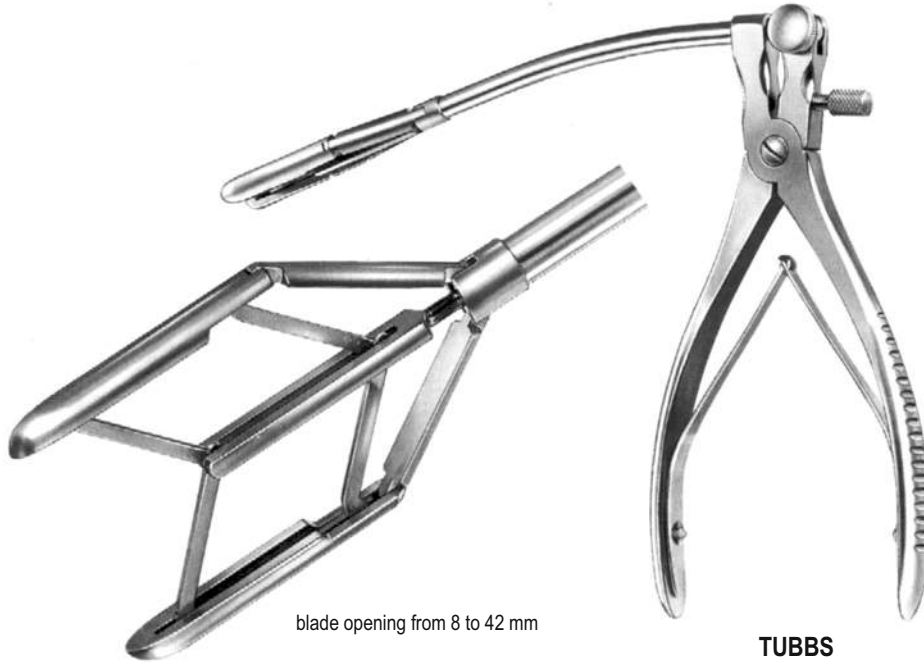

DARDIK

34 |

Зажимы с атравматической нарезкой Зажимы для легкого Зажимы для аорты Lung Grasping Forceps. Aorta Clamps

LOVELACE
34.0710.20 20.0cm

LOVELACE
34.0711.20 20.0cm

BLALOCK

14mm
34.0720.14 15.0cm

18mm
34.0722.18 20.0cm

23mm
34.0722.23 20.0cm

blade opening from 8 to 42 mm

TUBBS
34.0740.42

blade opening from 9 to 45 mm

TUBBS
34.0744.45

blade opening from 8 to 15 mm
blade opening from 8 to 45 mm

COOLEY
34.0750.15
34.0750.45

COOLEY
34.0754.40
blade opening 9 - 40mm