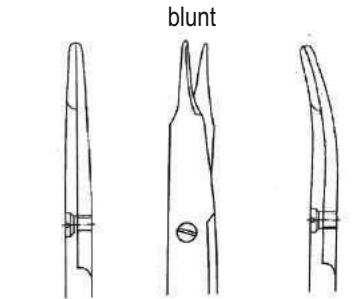

10.0168.11

11.0cm

10.0169.11